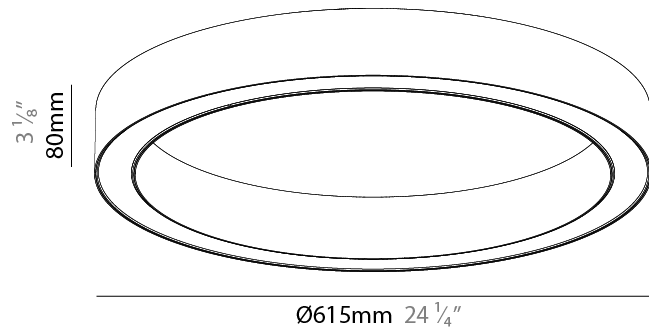

GLORIOUS 45 SURFACE

A3D412-HE-

base number   Color   Finishes   Diffuser
Temperature   (Diamond)   Options

1. To build a product code in our configurator select the specify button on the base model # product page
2. To build a manual product code on this datasheet choose from the options listed below in blue font and add the suffix to the base model #

GENERAL

Series: Glorious
Subseries: Glorious 45
Partner: Prolicht
Division: Architectural
Installation: Surface
Product Type: Ceiling Surface
Mounting Location: Ceiling
Light Distribution: Direct

PHYSICAL

Shape: Round
Diameter (mm): 615
Diameter (in): 24 ¹/₄"
Height (mm): 76
Height (in): 3
Weight (kg): 4
Diffuser: [PMMA - Opal / Microprism / Clear Microprism](#)
Fixture Finish: [SSR / BKV / CWI / CRY / HAB / UFT / ITA / RUA / FTG / MYG / LOD / PUS / FRO / FUP / KIA / POP / BLS / SPG / MEY / GOH / CHC / COM / ABZ / JAG / OBR / MOS / ROR](#)
Fixture Material: [PMMA / Aluminum](#)

ELECTRICAL

Lamp Type: LED
Input Wattage (W): 18.8
Total Output Wattage (W): 16.3
Dimming: Non-Dimmable
Driver Included: Yes
Driver Location: Integrated
Driver Type: Constant Current - Universal
Driver Class: Class 2
Input Voltage (V): 120 - 277

LED

[Color Temperature (°K): 2700 / 3000 / 3500 / 4000](#)
Max. Delivered Lumen (lm): Max 2264
Nominal Lumen (lm): Max 3185
CRI: >90 CRI
Lamp Life (hrs): 50000

OPTICAL

Adjustability: Fixed

RATINGS AND CERTIFICATIONS

Certified By: Certified for North American Standards
IP rating: IP40