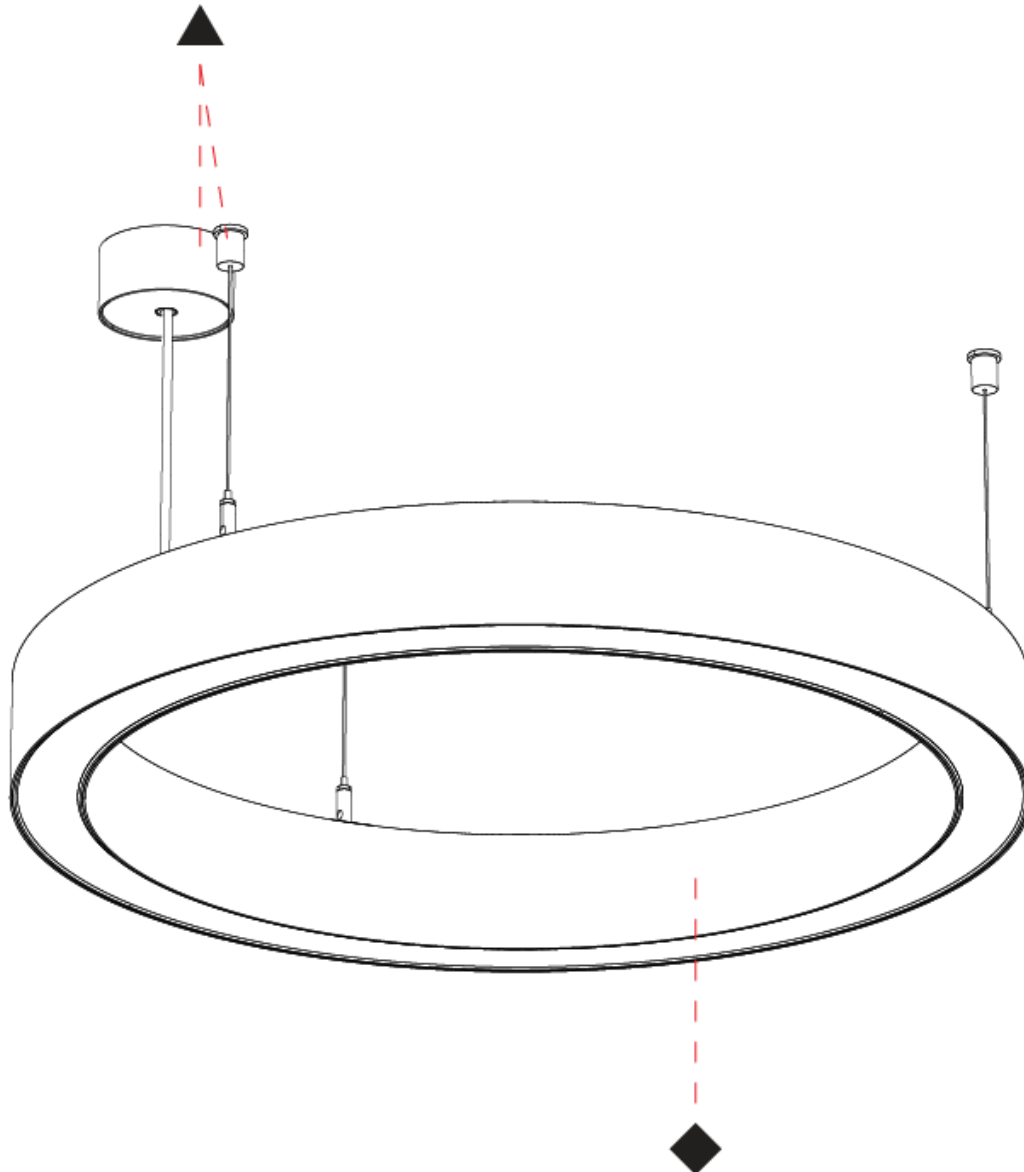

GLORIOUS 45 SUSPENSION

A3001070-HE-

PROJECT	_____
TYPE	_____
SPECIFIER	_____
QUANTITY	_____
DATE	_____

A