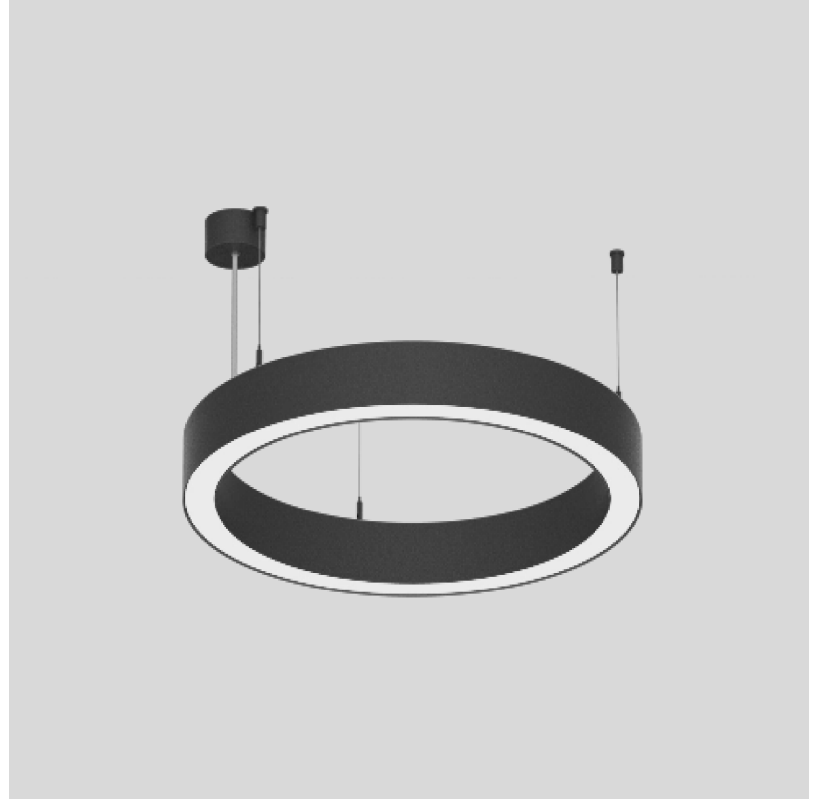

1. To build a product code in our configurator select the specify button on the base model # product page
2. To build a manual product code on this datasheet choose from the options listed below in blue font and add the suffix to the base model #

GENERAL

Series: Glorious
Subseries: Glorious 45
Partner: Prolicht
Division: Architectural
Installation: Suspension
Product Type: Pendant
Mounting Location: Ceiling
Light Distribution: Direct

PHYSICAL

Shape: Round
Diameter (mm): 615
Diameter (in): 24 1/4
Height (mm): 76
Height (in): 3
Weight (kg): 6
Diffuser: [PMMA - Opal / Microprism / Clear Microprism](#)
Fixture Finish: [SSR / BKV / CWI / CRY / HAB / UFT / ITA / RUA / FTG / MYG / LOD / PUS / FRO / FUP / KIA / POP / BLS / SPG / MEY / GOH / CHC / COM / ABZ / JAG / OBR / MOS / ROR](#)
Fixture Material: [PMMA / Aluminum](#)
Cable Details: [2000mm/78 3/4" or 6000mm/236 1/4" Cable Transparent](#)

ELECTRICAL

Lamp Type: LED
Input Wattage (W): 18.8
Total Output Wattage (W): 17.3
Dimming: Non-Dimmable
Driver Included: Yes
Driver Location: Integrated
Driver Type: Constant Current - Universal
Driver Class: Class 2
Input Voltage (V): 120 - 277

LED

[Color Temperature (°K): 2700 / 3000 / 3500 / 4000](#)
Max. Delivered Lumen (lm): Max 2264
Nominal Lumen (lm): Max 3185
CRI: >90 CRI
Lamp Life (hrs): 50000

OPTICAL

Adjustability: Fixed

RATINGS AND CERTIFICATIONS

Certified By: Certified for North American Standards
IP rating: IP40