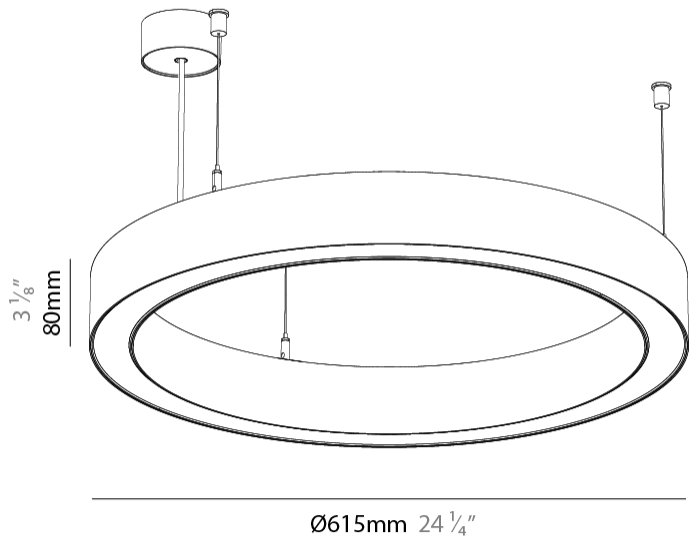

1. To build a product code in our configurator select the specify button on the base model # product page
2. To build a manual product code on this datasheet choose from the options listed below in blue font and add the suffix to the base model #

GENERAL

Series: Glorious
Subseries: Glorious 45
Partner: Prolicht
Division: Architectural
Installation: Suspension
Product Type: Pendant
Mounting Location: Ceiling
Light Distribution: Direct

PHYSICAL

Shape: Round
Diameter (mm): 615
Diameter (in): 24 1/4
Height (mm): 76
Height (in): 3
Weight (kg): 6
Diffuser: [PMMA - Opal / Microprism / Clear Microprism](#)
Fixture Finish: [SSR / BKV / CWI / CRY / HAB / UFT / ITA / RUA / FTG / MYG / LOD / PUS / FRO / FUP / KIA / POP / BLS / SPG / MEY / GOH / CHC / COM / ABZ / JAG / OBR / MOS / ROR](#)
Fixture Material: [PMMA / Aluminum](#)
Cable Details: [2000mm/78 3/4" or 6000mm/236 1/4" Cable Transparent](#)

ELECTRICAL

Lamp Type: LED
Input Wattage (W): 18.8
Total Output Wattage (W): 17.3
Dimming: Non-Dimmable
Driver Included: Yes
Driver Location: Integrated
Driver Type: Constant Current - Universal
Driver Class: Class 2
Input Voltage (V): 120 - 277

LED

[Color Temperature (°K): 2700 / 3000 / 3500 / 4000](#)
Max. Delivered Lumen (lm): Max 2264
Nominal Lumen (lm): Max 3185
CRI: >90 CRI
Lamp Life (hrs): 50000

OPTICAL

Adjustability: Fixed

RATINGS AND CERTIFICATIONS

Certified By: Certified for North American Standards
IP rating: IP40